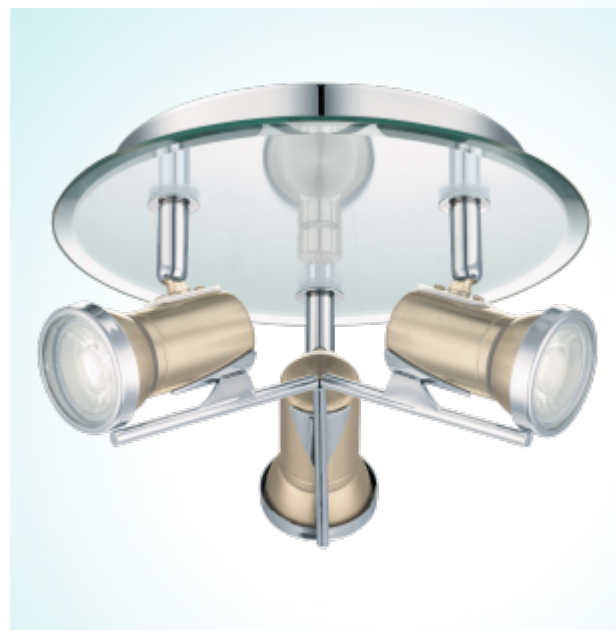

94984 TAMARA 1

LED

General Information

Article: 94984
 Lighting Type: spot
 Collection: Style
 EAN Code: 9002759949846

Dimensions

Ø: 230 mm
 Weight: 1.648 kg

Illuminant

Socket: GU10
 Illuminant: GU10-LED
 Delivery: incl.
 Wattage: 3x 3.3W
 Luminous Flux: 3x 240 lm
 Luminous Colour: 3000K warm white
 Average Lifetime: 15,000 h
 Colour Rendering Index: >80 Ra
 Energy Efficiency: A+
 Suitable for: A++ - B
 kWh/1000: 3.00

Info on Recycling: [more Information](#)

Detailed Information

Material & Colour

Enclosure Material: steel
 Enclosure Colour: satin nickel, chrome
 Glass / Shade Material: mirror

Technical Information

Protection Rating: IP44
 Protection Class: 2
 Line Voltage: 220-240V,50/60Hz
 Operation Voltage: 220-240V,50/60Hz